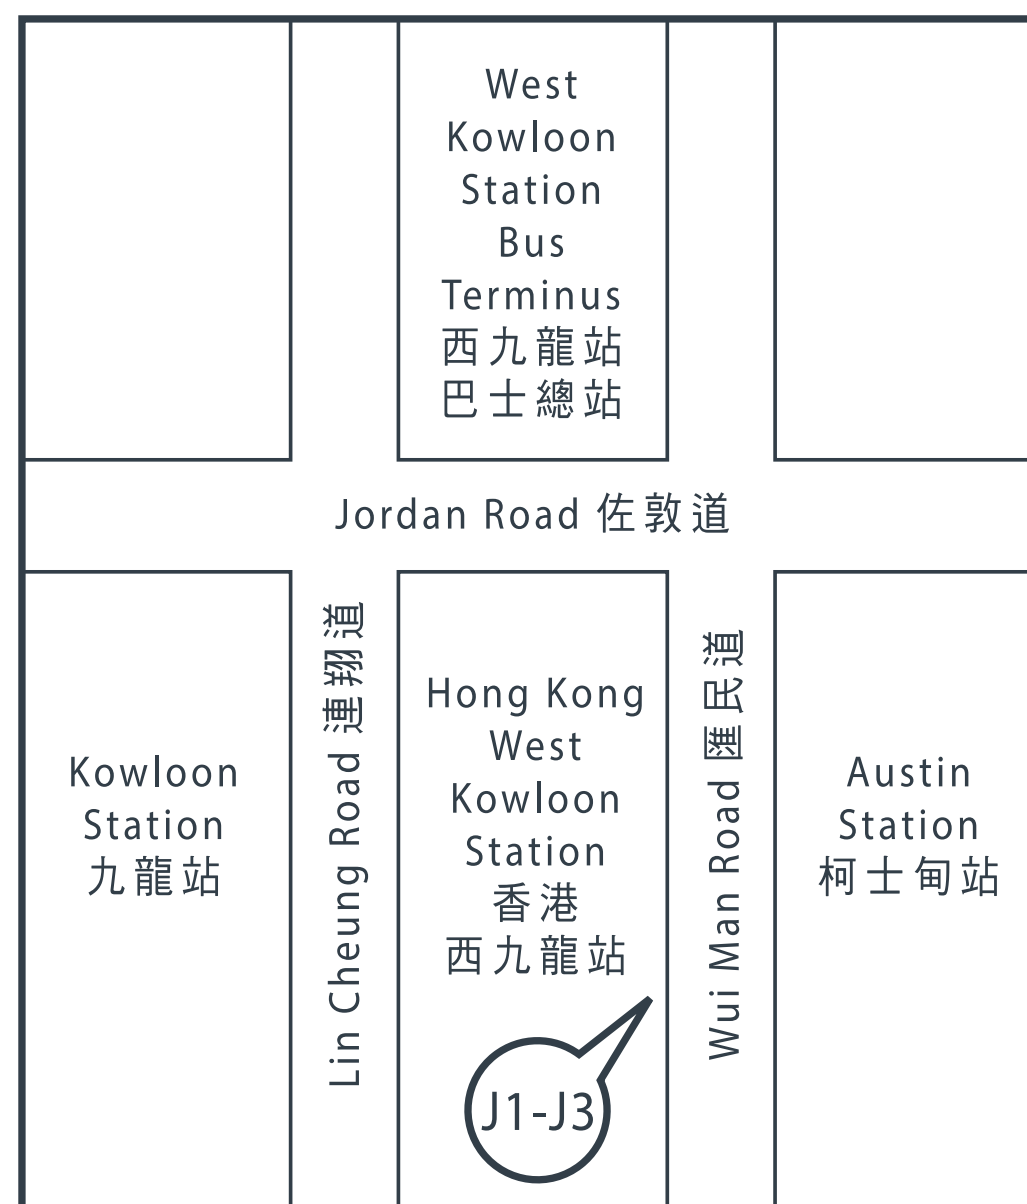

Pick up and drop off point of High Speed Rail West Kowloon Station is located at J1-J3.

高鐵西九龍站上落客點位於J1-J3位置。