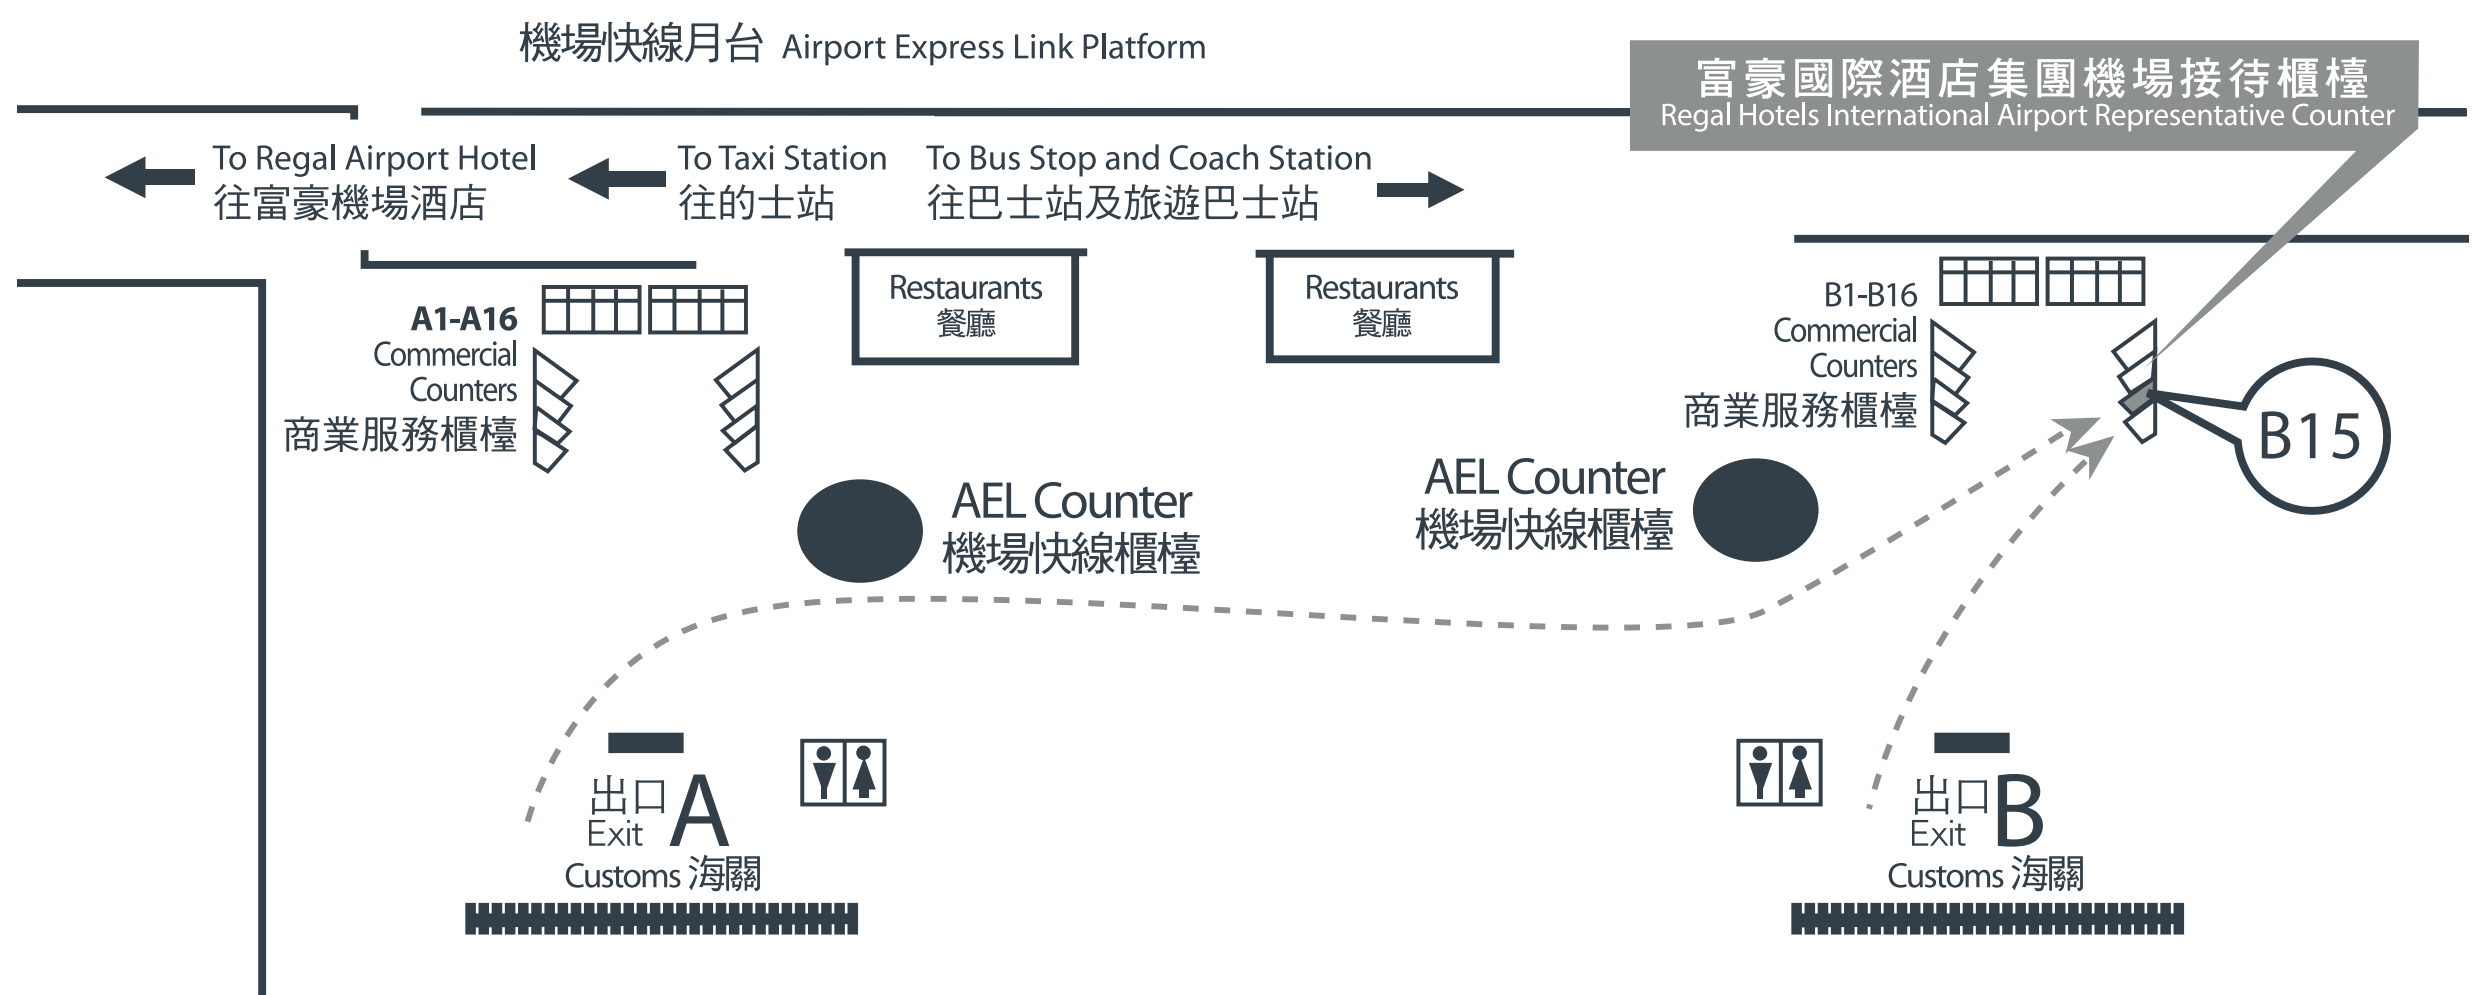

#Drop off only 只供下車

\*Shuttle bus will bypass High Speed Rail West Kowloon Station 酒店穿梭巴士將繞經高鐵西九龍站

<sup>^</sup>Pick up and drop off point of High Speed Rail West Kowloon Station is located at J1-J3 of Wui Man Road.  
高鐵西九龍站上落客點位於匯民道J1-J3位置。

# Regal Hotels International Airport Representative Counter Location Map

## 富豪國際酒店集團機場接待櫃檯位置圖

Kindly contact Regal Hotels International Airport Representatives at "B15" Counter for shuttle bus service.

請到富豪國際酒店集團機場接待櫃檯「B15」與駐機場服務員查詢有關穿梭巴士服務。

Pick up and drop off point of High Speed Rail West Kowloon Station is located at J1-J3.